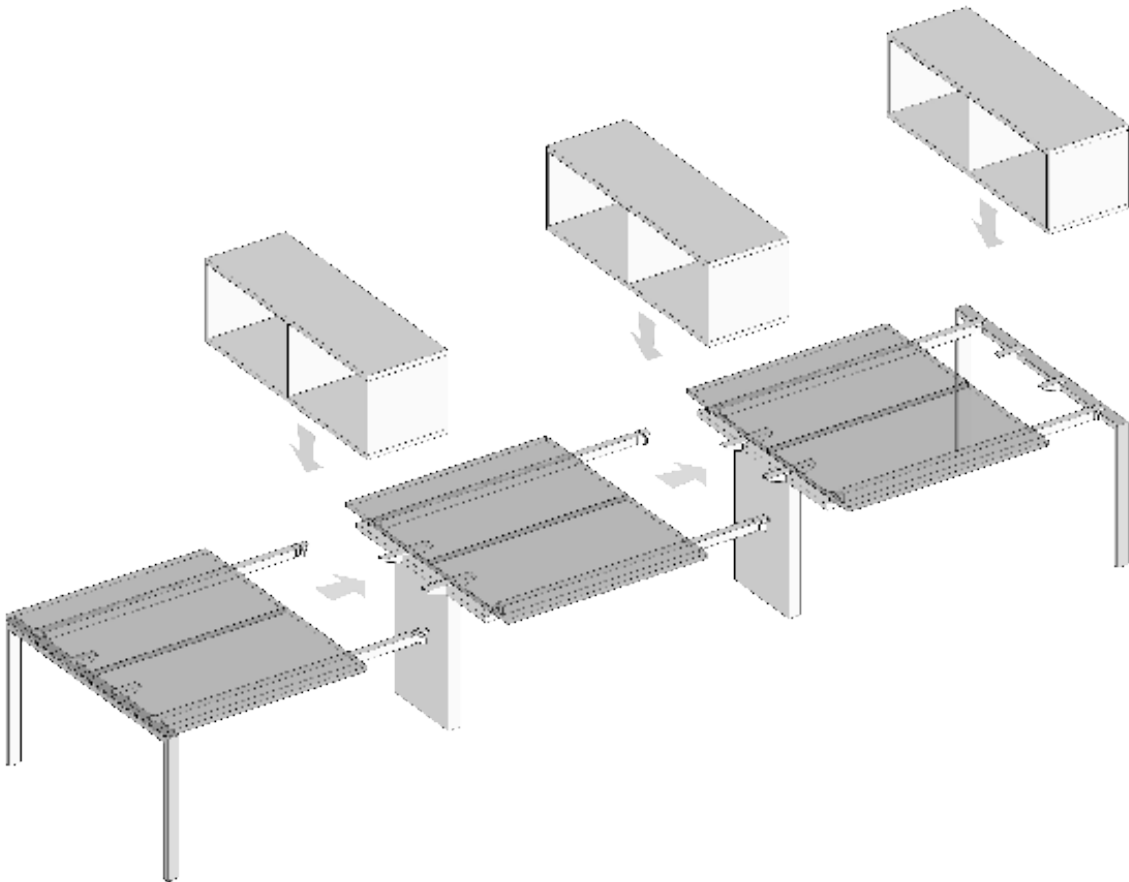

C o s m o s

Adaptable & Extendable

ปรับเปลี่ยนรูปแบบและต่อขยายฟังก์ชันได้ตามต้องการด้วยโครงสร้าง
ชุดโต๊ะเติม

COSMOS is purpose-built to re-construct or add pieces to
create new workspace.